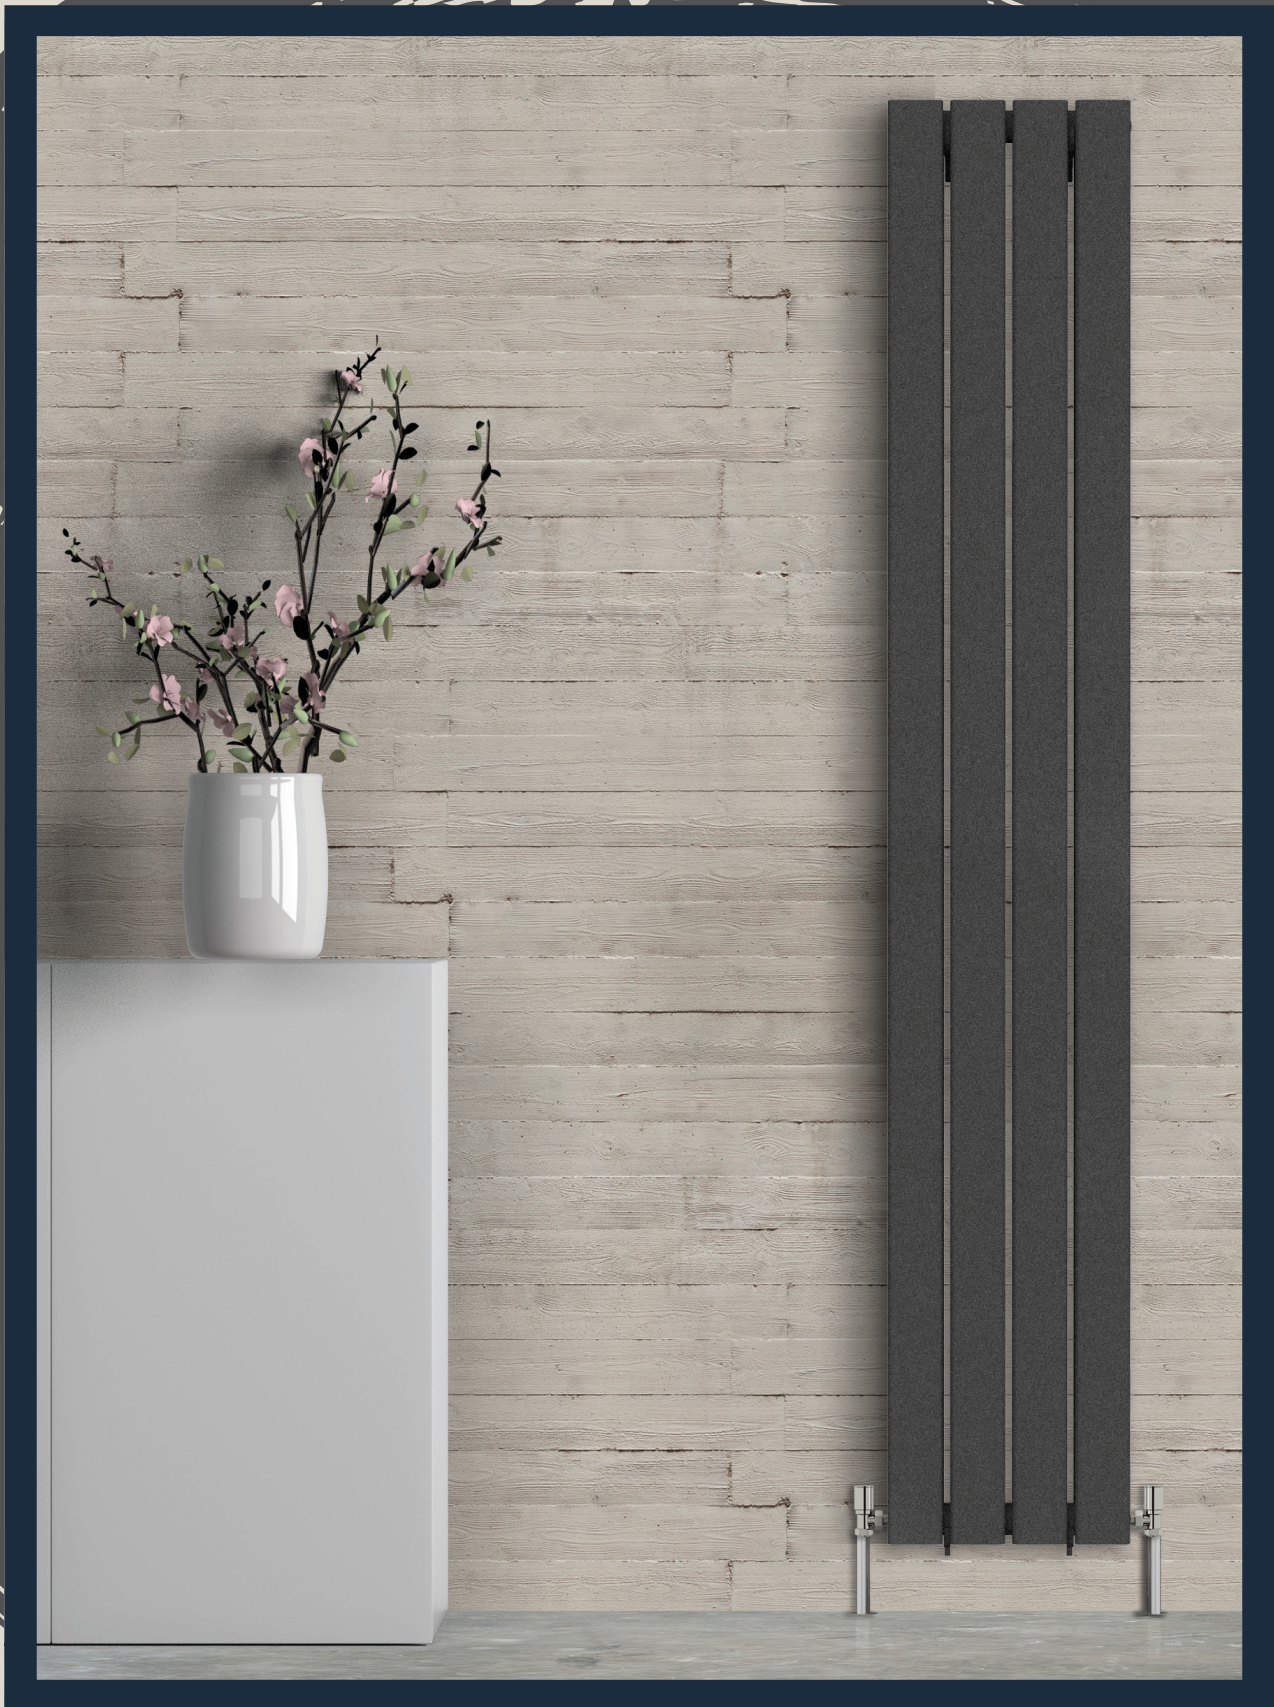

Denonze

Cobalt blue

RADIATORS THAT *INSPIRE* DESIGN

Anthracite grey

Your Colour, Your Choice

Elevate your interior designs with radiators that fit your vision perfectly. With our **bespoke colour options**, the possibilities are truly limitless. Choose from an extensive palette of carefully curated shades, designed to complement any interior, from bold and vibrant hues to soft, understated tones.