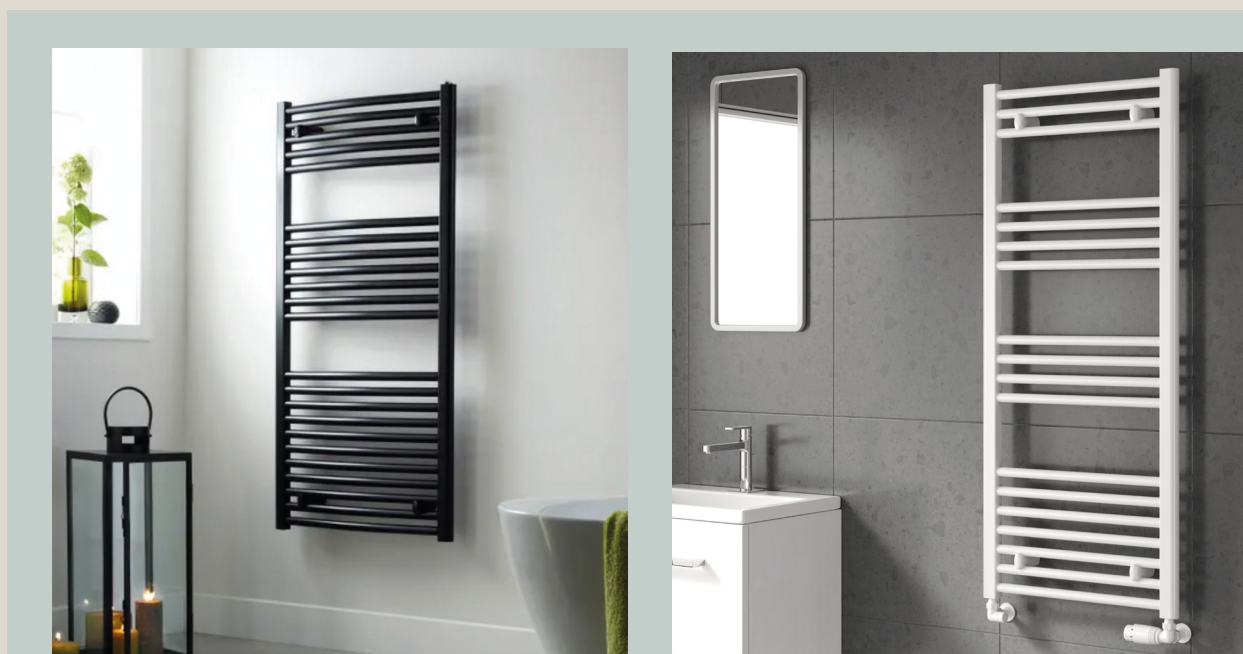

Ladder Towel Rails Flat Profile

Product Code	Height x Width	Pipe Centres	BTU's Delta 50	BTU's Delta 50	Wall to Pipe Centres	Radiator depth from the Wall	Front Face Distance off Wall	Price (Inc Vat)
			Black, White and Anthracite	Chrome				

YR-TR-800400	800 x 400	355	962	653	70-85mm	91mm	85 - 100mm	£126.00
YR-TR-800500	800 x 500	455	1142	772	70-85mm	91mm	85 - 100mm	£130.00
YR-TR-800600	800 x 600	555	1331	855	70-85mm	91mm	85 - 100mm	£135.00
YR-TR-1000400	1000 x 400	355	1238	836	70-85mm	91mm	85 - 100mm	£138.00
YR-TR-1000500	1000 x 500	455	1429	959	70-85mm	91mm	85 - 100mm	£140.00
YR-TR-1000600	1000 x 600	555	472	1082	70-85mm	91mm	85 - 100mm	£148.00
YR-TR-1200400	1200 x 400	355	1392	937	70-85mm	91mm	85 - 100mm	£150.00
YR-TR-1200500	1200 x 500	455	1655	1106	70-85mm	91mm	85 - 100mm	£155.00
YR-TR-1200600	1200 x 600	555	1900	1282	70-85mm	91mm	85 - 100mm	£168.00
YR-TR-1600400	1600 x 400	355	1845	1239	70-85mm	91mm	85 - 100mm	£220.00
YR-TR-1600500	1600 x 500	455	2179	1460	70-85mm	91mm	85 - 100mm	£230.00
YR-TR-1600600	1600 x 600	555	2523	1694	70-85mm	91mm	85 - 100mm	£240.00
YR-TR-1800400	1800 x 400	355	1628	1309	70-85mm	91mm	85 - 100mm	£230.00
YR-TR-1800500	1800 x 500	455	2414	1600	70-85mm	91mm	85 - 100mm	£250.00
YR-TR-1800600	1800 x 600	555	2840	2596	70-85mm	91mm	85 - 100mm	£268.00

Radiator Valves and Elements are not included

Heating Element and Thermostat add £260